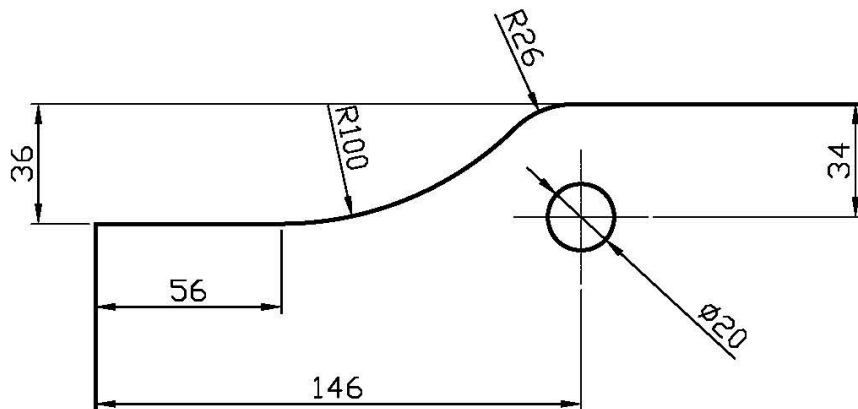

Glass cut out for
NHN PDC-100 / 100S with KPF-2 (P/X)

Unit:mm